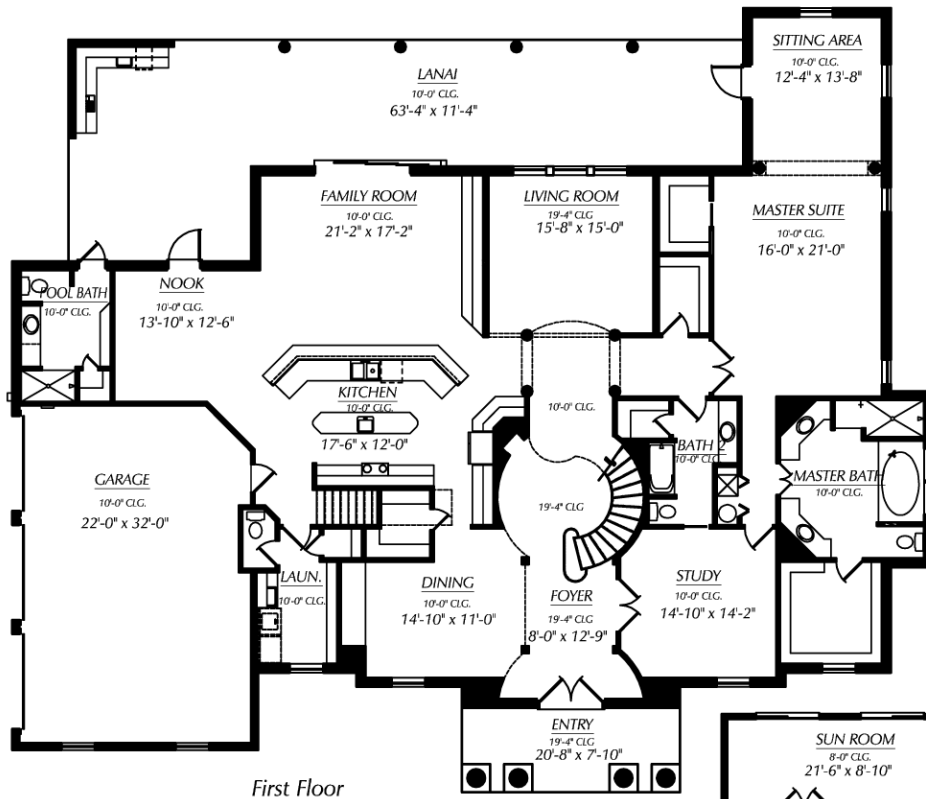

"The Tuscany"

Nothing says luxurious comfort better than "The Tuscany" home from Atkinson Construction! This 2 story home has all the features of your very own castle in the sun starting with full length columns supporting a very roomy Entry and Foyer. Winding stairs take you to the second floor where you'll find 4 Bedrooms, 2 Full Baths, 2 Balconies a Library and a spectacular view to the rooms below! Back downstairs via a second set of steps you enter a hallway for access to to Laundry Facilities, a 3 Car Garage and the main part of the house. A Walk-Through Kitchen, Breakfast Nook, Family Room, Formal Living Room, Formal Dining Room, huge Master Suite with Sitting Room, Formal Study, tons of closet space and Rear Lanai will satisfy your desire for spacious living! All in all "The Tuscany" model home is a 6 Bedroom, 5 1/2 Bath home designed with all your dreams in mind!

Square Footages:	First Floor Living	3, 610
	Second Floor Living	2, 036
	Garage	729
	Lanai	924
	Entry	165
	Sun Room	205
	Sun Room	207
	Total Under Roof	7, 876

ATKINSON CONSTRUCTION

Lic.# CBC059685 * P.O. Box 247 Hernando, Fl. 34442 * 352.637.4138