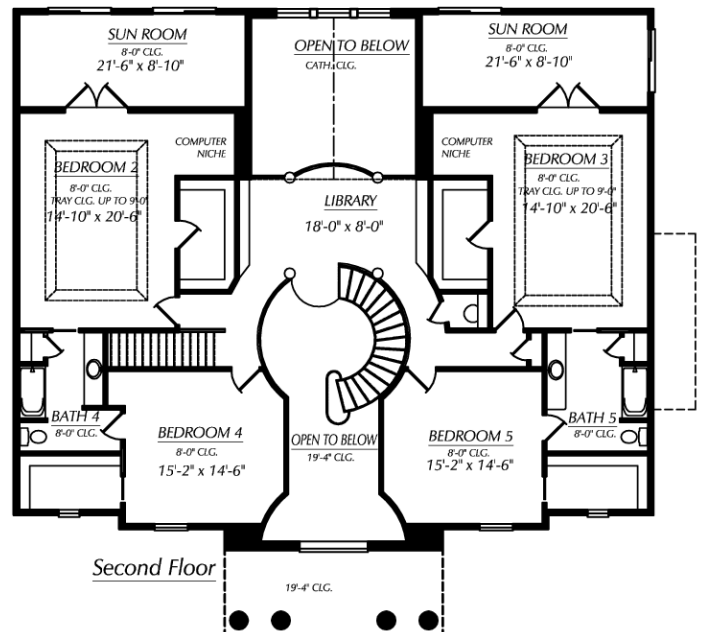

"The Tuscany"

Nothing says luxurious comfort better than "The Tuscany" home from Atkinson Construction! This 2 story home has all the features of your very own castle in the sun starting with full length columns supporting a very roomy Entry and Foyer. Winding stairs take you to the second floor where you'll find 4 Bedrooms, 2 Full Baths, 2 Balconies a Library and a spectacular view to the rooms below! Back downstairs via a second set of steps you enter a hallway for access to to Laundry Facilities, a 3 Car Garage and the main part of the house. A Walk-Through Kitchen, Breakfast Nook, Family Room, Formal Living Room, Formal Dining Room, huge Master Suite with Sitting Room, Formal Study, tons of closet space and Rear Lanai will satisfy your desire for spacious living! All in all "The Tuscany" model home is a 6 Bedroom, 5 1/2 Bath home designed with all your dreams in mind!

Square Footages:	First Floor Living	3, 610
	Second Floor Living	2, 036
	Garage	729
	Lanai	924
	Entry	165
	Sun Room	205
	Sun Room	207
	Total Under Roof	7, 876

ATKINSON CONSTRUCTION

Lic.# CBC059685 * P.O. Box 247 Hernando, Fl. 34442 * 352.637.4138