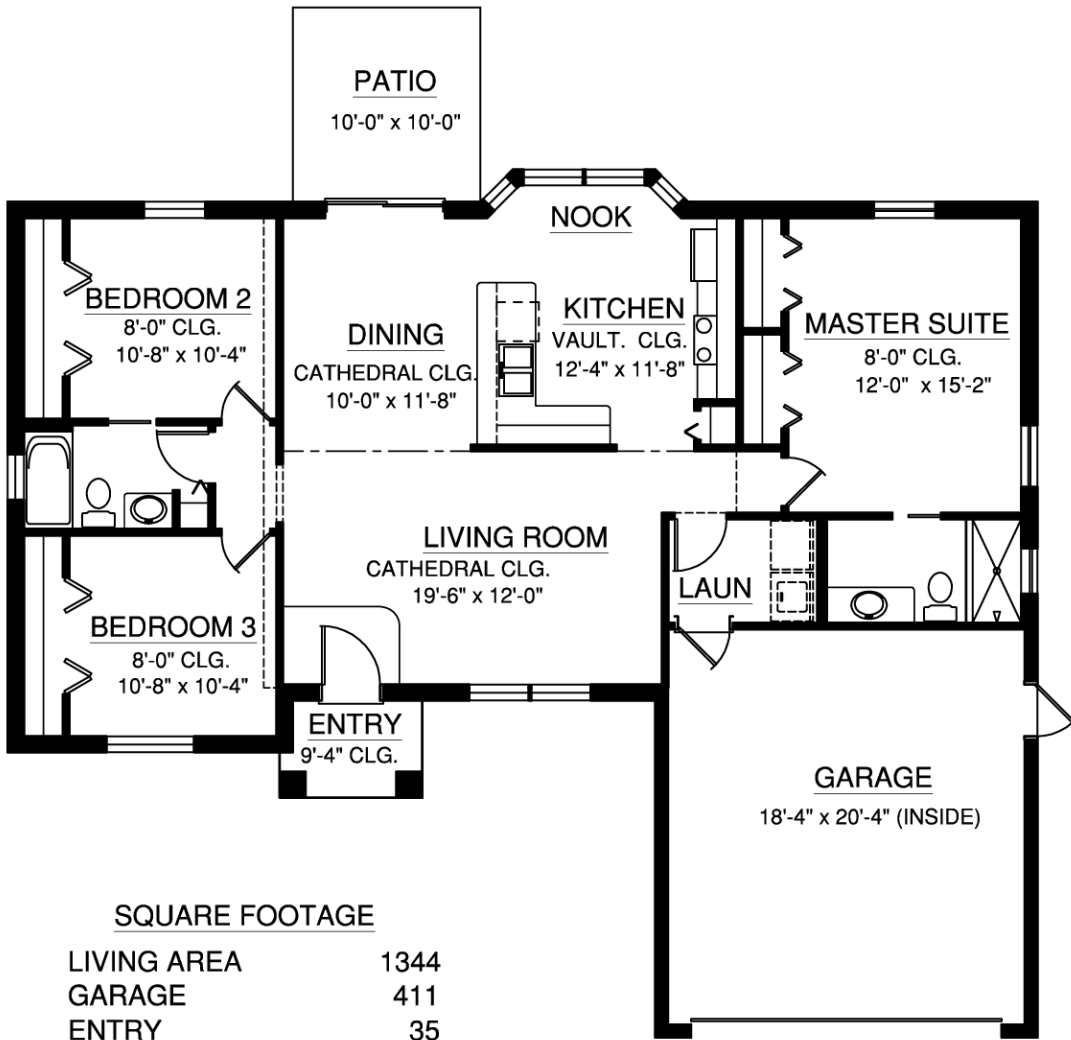

The St. Peter

SQUARE FOOTAGE

LIVING AREA	1344
GARAGE	411
ENTRY	35
TOTAL	1790
PATIO	100

ATKINSON CONSTRUCTION

CBC059685
P.O. Box 247
Hernando, FL 34442
(352) 637-4138