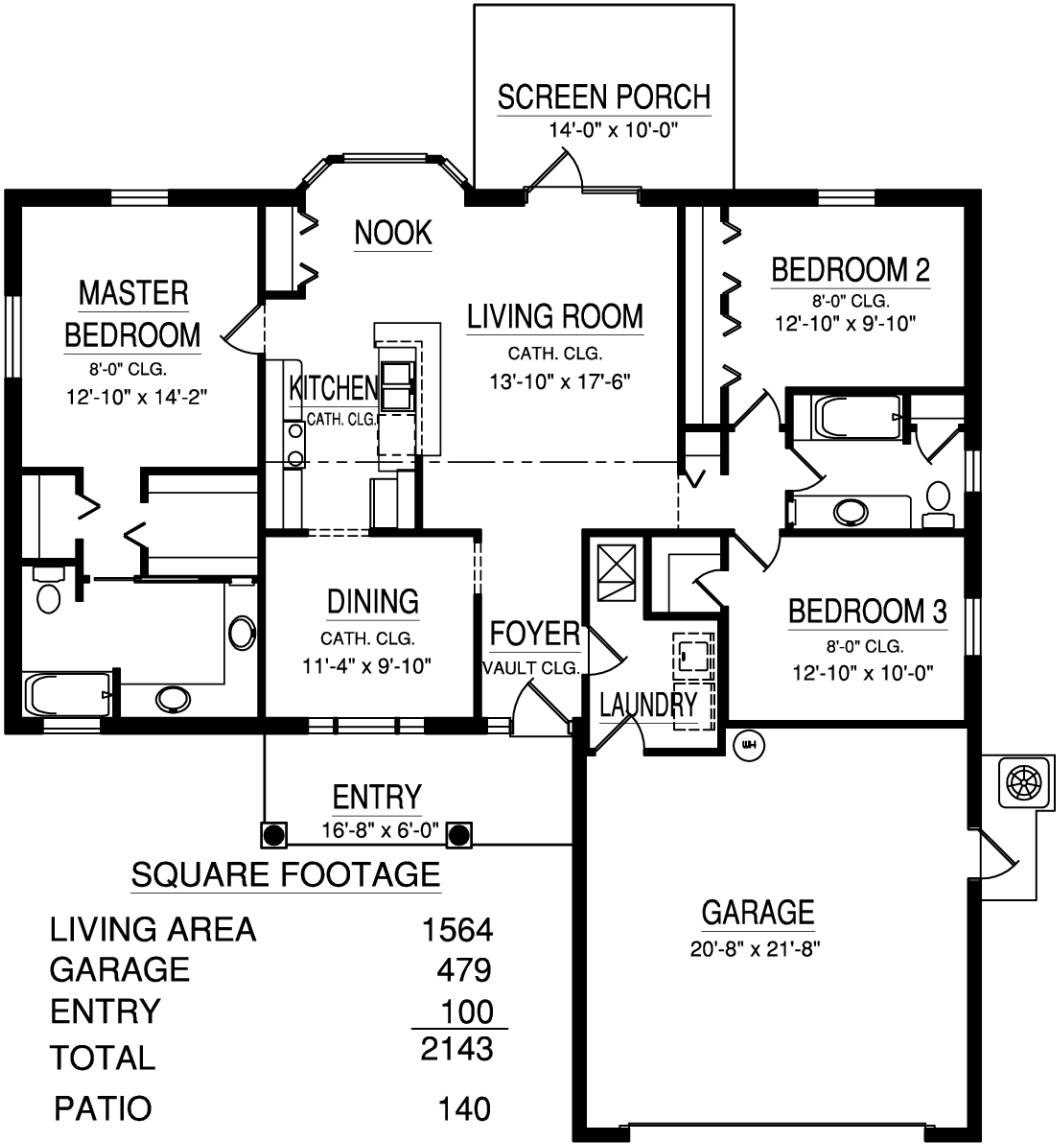

The St. Michael Elite

ATKINSON CONSTRUCTION

CBC059685

P.O. Box 247

Hernando, FL 34442

(352) 637-4138