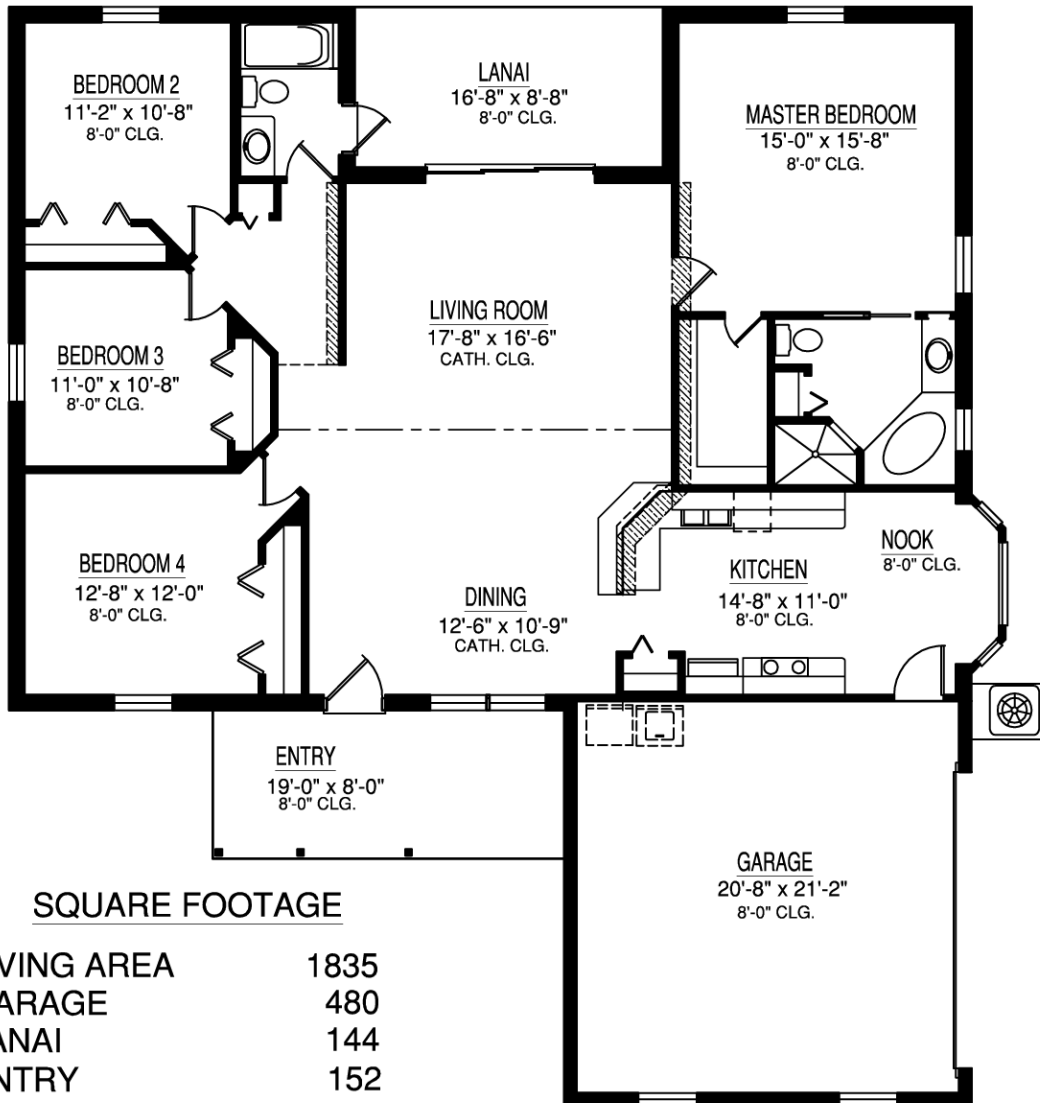

## SQUARE FOOTAGE

LIVING AREA	1835
GARAGE	480
LANAI	144
ENTRY	152
TOTAL UNDER ROOF	<u>2611</u>

**ATKINSON CONSTRUCTION**

CBC059685  
P.O. Box 247  
Hernando, FL 34442  
(352) 637-4138