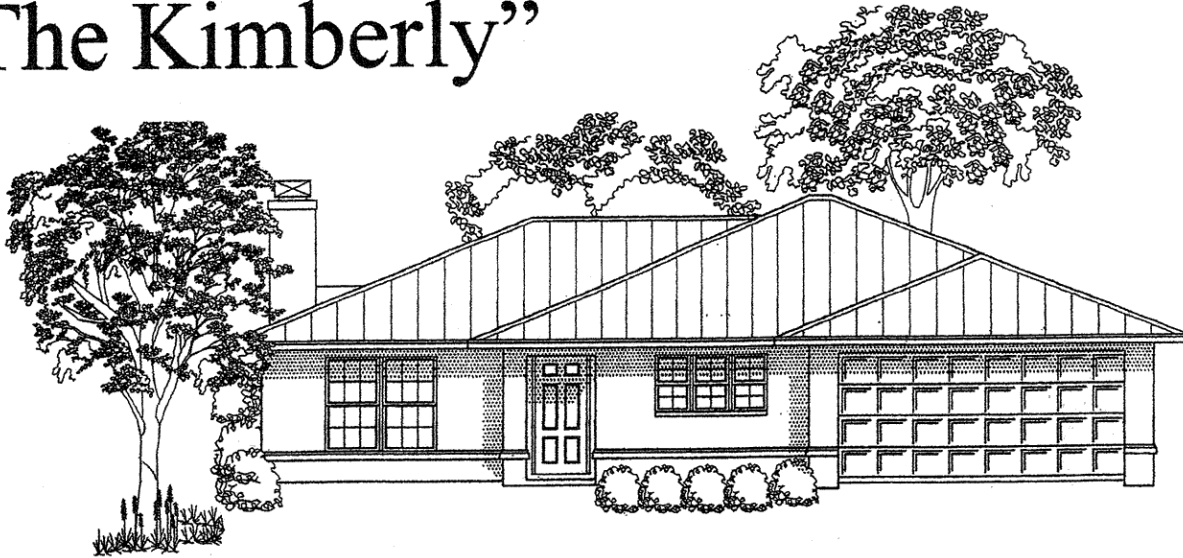

"The Kimberly"

Square Footages:	Living Area	1598
	Garage	414
	Screened Porch	307
	Entry	28
	Total Under Roof	2347

© Atkinson Construction, Inc. CBC059685

ATKINSON CONSTRUCTION

Lic.# CBC059685 * P.O. Box 247 Hernando, Fl. 34442 * 352.637.4138