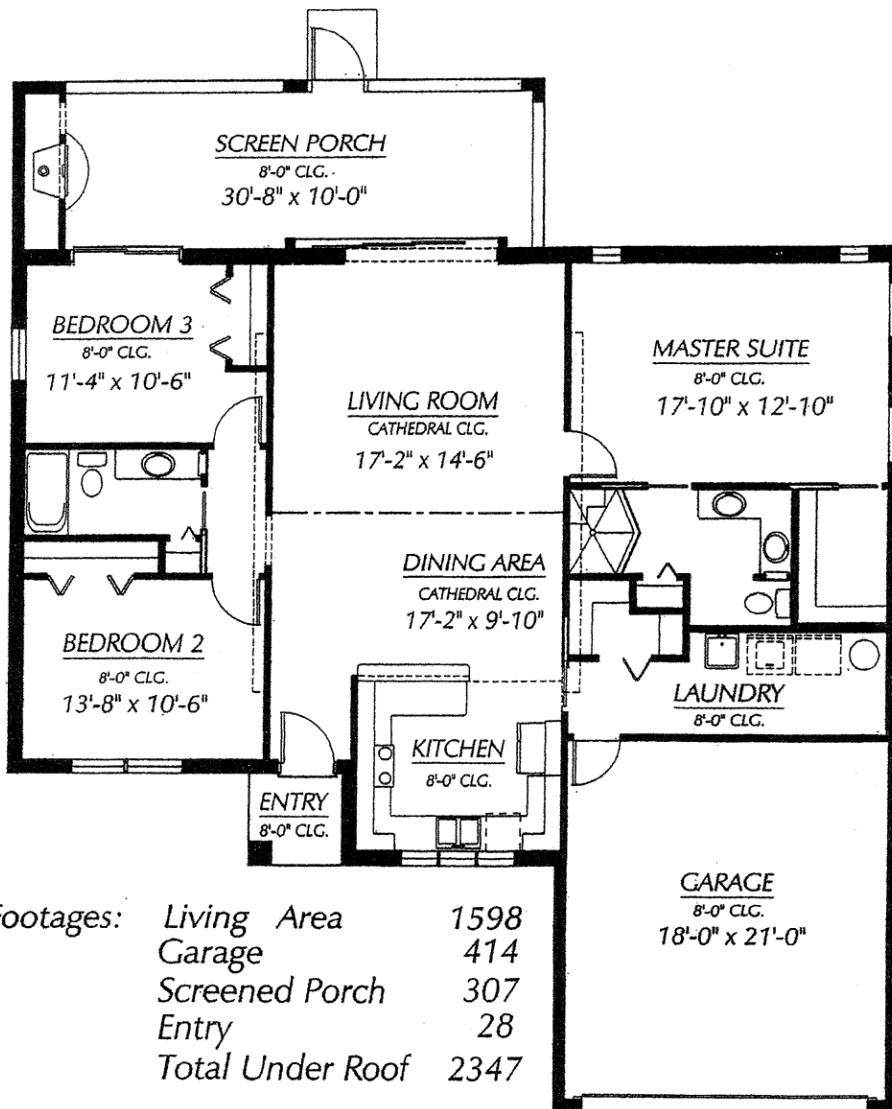

"The Kimberly"

Square Footages:	Living Area	1598
	Garage	414
	Screened Porch	307
	Entry	28
	Total Under Roof	2347

© Atkinson Construction, Inc. CBC059685

ATKINSON CONSTRUCTION

Lic.# CBC059685 * P.O. Box 247 Hernando, Fl. 34442 * 352.637.4138