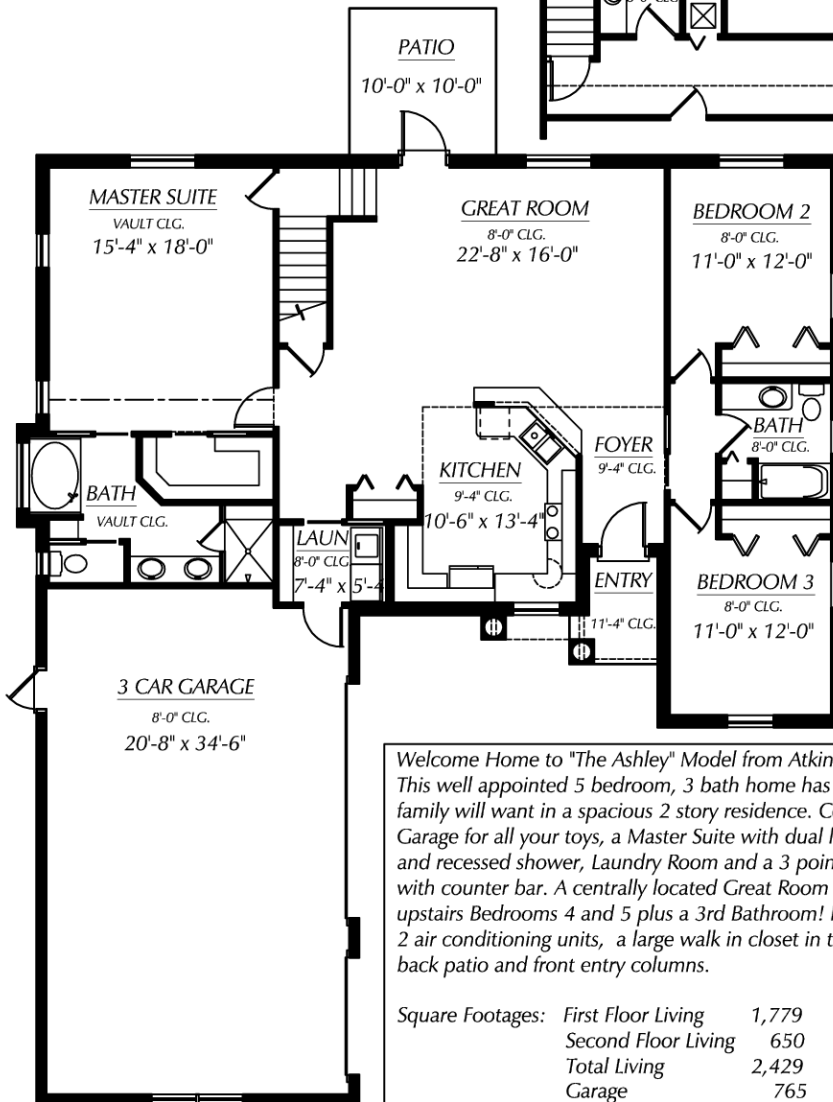

"The Ashley"

Second Floor

First Floor

Welcome Home to "The Ashley" Model from Atkinson Construction! This well appointed 5 bedroom, 3 bath home has everything your family will want in a spacious 2 story residence. Complete with a 3 Car Garage for all your toys, a Master Suite with dual lavatories, garden tub and recessed shower, Laundry Room and a 3 point open kitchen design with counter bar. A centrally located Great Room provides access to upstairs Bedrooms 4 and 5 plus a 3rd Bathroom! Extra amenities include 2 air conditioning units, a large walk in closet in the master suite, back patio and front entry columns.

Square Footages:	First Floor Living	1,779
	Second Floor Living	650
	Total Living	2,429
	Garage	765
	Entry	38
	Total Under Roof	3,232

ATKINSON CONSTRUCTION

Lic.# CBC059685 * P.O. Box 247 Hernando, Fl. 34442 * 352.637.4138