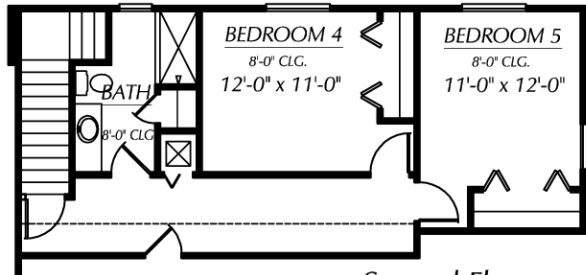

"The Ashley"

Second Floor

First Floor

Welcome Home to "The Ashley" Model from Atkinson Construction! This well appointed 5 bedroom, 3 bath home has everything your family will want in a spacious 2 story residence. Complete with a 3 Car Garage for all your toys, a Master Suite with dual lavatories, garden tub and recessed shower, Laundry Room and a 3 point open kitchen design with counter bar. A centrally located Great Room provides access to upstairs Bedrooms 4 and 5 plus a 3rd Bathroom! Extra amenities include 2 air conditioning units, a large walk in closet in the master suite, back patio and front entry columns.

Square Footages:	First Floor Living	1,779
	Second Floor Living	650
	Total Living	2,429
	Garage	765
	Entry	38
	Total Under Roof	3,232

ATKINSON CONSTRUCTION

Lic.# CBC059685 * P.O. Box 247 Hernando, Fl. 34442 * 352.637.4138